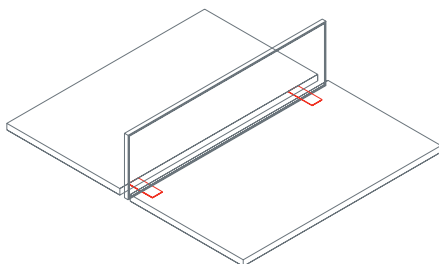

Screen fixing plates for shared desktops
1GR1601