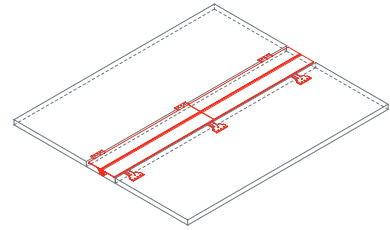

Intermediate "T" frame
1GR1071: L 17¾ D 18¾ H 26¾
1GR1081: L 17¾ D 25½ H 26¾

Column base for 1GR0605/611 and 1GR0220 tops
1GR1101: L 25½ D 25½ H 26¾

Height adjustable table
1GR6511: L 35½ D 35½ H 26 / 39½

Clear plastic vertebra
1GR1821

Graphis

Cable management hook for 1GR1851/852
1GR1831

Cable tray
1GR1841: L 23¾ D 4¾
1GR1842: L 31½ D 4¾
1GR1843: L 39½ D 4¾
1GR1844: L 47¼ D 4¾
1GR1845: L 55 D 4¾
1GR1846: L 63 D 4¾

Shared cable tray cover
1GR1851: L 63 D 10¼ H 1½
1GR1852: L 71 D 10¼ H 1½

Cable tray for 1GR1851/852
1GR1861: L 15¾ D 10¼ H 4¼
1GR1862: L 23¾ D 10¼ H 4¼

End cap for shared cable tray channel cover
1GR1871: L 6 D 10¼ H 4¼