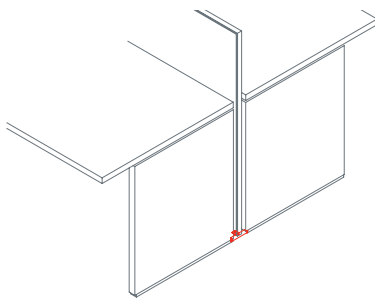

Floor fixing kit
1GR1561: L 4¾ D 1½ H 0½