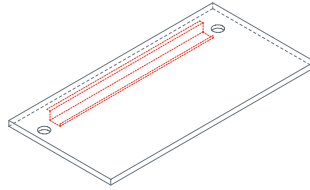

Support for floor screen
1GR1581: L 19¾ D 1½ H 0½

"L" shaped frame
1GR1011: L 25½ D 8 H 26¾

"L" shaped frame
GR1021: L 25½ D 17¾ H 26¾

Intermediate frame
1GR1031: L 17¾ H 26¾
1GR1041: L 24½ H 26¾

End side frame
1GR1051: L 17¾ H 26¾
1GR1061: L 24½ H 26¾

Intermediate "T" frame
1GR1071: L 17¾ D 18¾ H 26¾
1GR1081: L 17¾ D 25½ H 26¾

Column base for 1GR0605/611 and 1GR0220 tops
1GR1101: L 25½ D 25½ H 26¾

Height adjustable table
1GR6511: L 35½ D 35½ H 26 / 39½

Clear plastic vertebra
1GR1821

Graphis

Cable management hook for 1GR1851/852
1GR1831

Cable tray
1GR1841: L 23¾ D 4¾
1GR1842: L 31½ D 4¾
1GR1843: L 39½ D 4¾
1GR1844: L 47¼ D 4¾
1GR1845: L 55 D 4¾
1GR1846: L 63 D 4¾